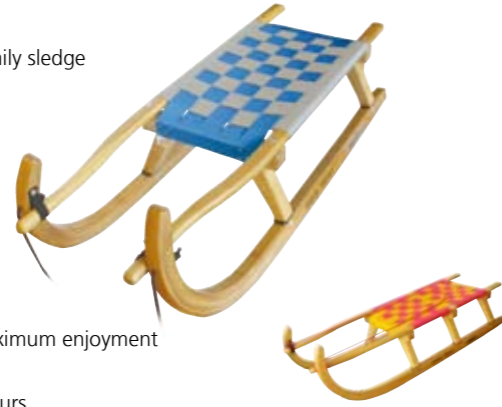

Made from specially selected ash tree >>>
Length of 90, 105 or 120 cm

- 90 > 1 seat
- 105 > Adult with child
- 120 > 2 seater

Excellent handling characteristics
Traction with snow and creates comfortable drive for maximum enjoyment
Comes with pull rope
Woven or plain seat covering available in a variety of colours

Also special sledges available for hire

- > 2 seater with extra handle
- > With slat seat or larger seat covering
- > Simple servicing
- > Easily stackable

junior racer

Sports Sledge suitable for teens and adults