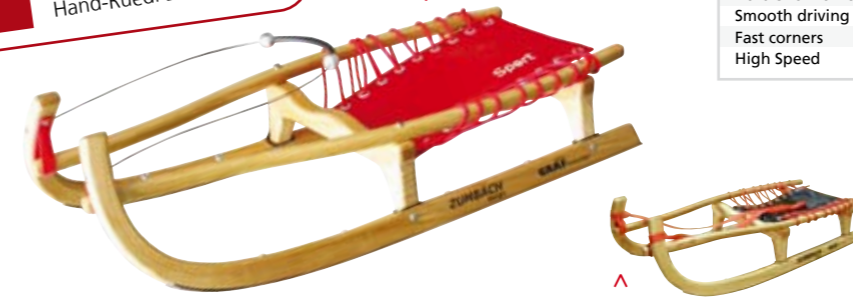

Sporty, modern, swiss
Woven or plain seat covering available
Available in a variety of colours
Made from high-quality Swiss hard wood

>>>

Length of 112 cm
Comes with pull rope

<<<

Technical Data	family flizzer		junior racer	swiss racer	
Length	90 cm	105 cm	120 cm	107 cm	112 cm
Seat length	45 cm	56 cm	73 cm	44 cm	45 cm
Track width	41 cm	41 cm	41 cm	39 cm	45 cm
Seat width	34 cm	34 cm	34 cm	36 cm	40 cm
Weight	ca. 6 kg	ca. 7 kg	ca. 9 kg	ca. 6 kg	ca. 7 kg
Runner Corner	10°	10°	10°	20°	20°
Runner steel W/D (in mm)	30 / 3	30 / 3	30 / 3	30 / 3	30 / 3
Permissible load	160 kg	160 kg	250 kg	110 kg	150 kg
Drive (Handling characteristics)					
Soft Snow	+++	+++	+++	++	++
Hard Snow or ice	++	++	++	+++	+++
Smooth driving style	+++	+++	+++	+++	+++
Fast Corners	++	+	+	++	+++
High Speed	+	++	+++	++	+++
1 child 6 to 16 years old	+++	++	+	+++	++
1 Adult	+++	+++	++	+++	+++
1 Adult with child	+	+++	+++	+	++
2 Adults	-	++	+++	-	+

Woven or plain seat covering available in a variety of colours.

Z-series

The Z-series came about after close collaboration with famous nature track sledgers.

Used by Swiss nature track sledging champion Hand-Ruedi Baumann

∨ In Sport ...

∨

... or Classic design ^

Z-series	Classic	Sport	Classic	Sport
Runner corner	20°	25°	20°	25°
Seat colour	noir	rouge	noir	rouge
Length	1160 mm	1160 mm	1260 mm	1260 mm
Seats for	1 person	1 person	1-2 person	1-2 person
Drive (Handling characteristics):				
Soft Snow	+++	+	+++	+
Hard Snow or ice	++	+++	++	+++
Smooth driving style	+++	+	+++	+
Fast corners	+	+++	+	+++
High Speed	++	+++	++	+++